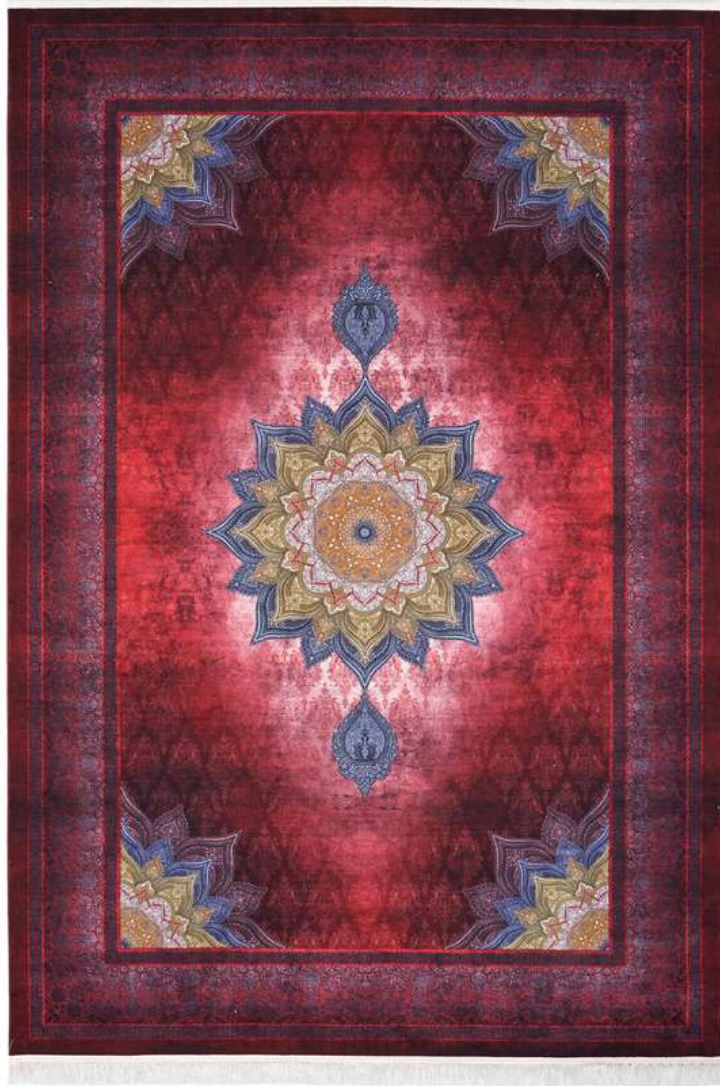

Code: 400403

DESCRIPTION

Color: Sharabi