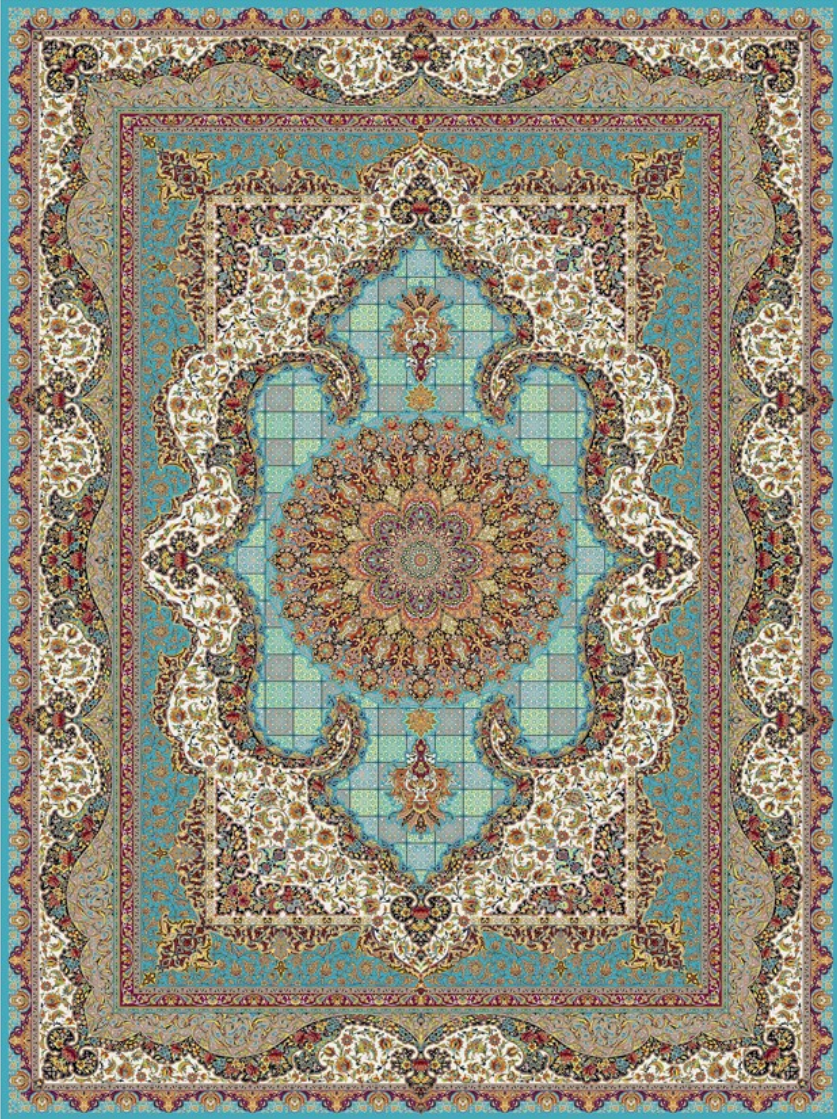

Color: Badami

MOHTASHAM™
— CARPET —

Code: Behesht

DESCRIPTION

Color: Blue

MOHTASHAM™
— CARPET —

Code: Behesht

DESCRIPTION

Color: Darkblue

MOHTASHAM™
— CARPET —

Code: Negin

DESCRIPTION

Color: Darkblue

MOHTASHAM™
— CARPET —

Code: Rozafshan

DESCRIPTION

Color: Darkblue

MOHTASHAM™
— CARPET —

Code: Salar

DESCRIPTION

Color: Blue

MOHTASHAM™
— CARPET —

Code: Shahneshin

DESCRIPTION