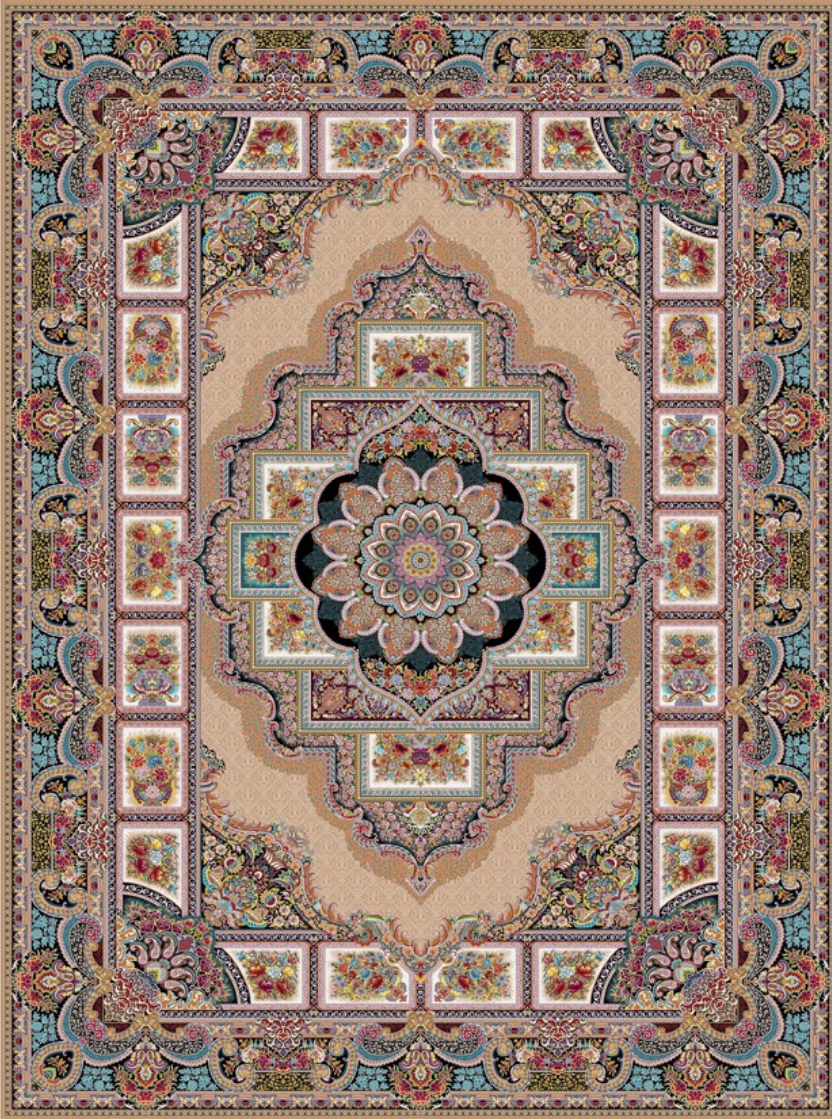

Color: Darkblue-h-Darkblue

MOHTASHAM™
— CARPET —

Code: Golomorgh

DESCRIPTION

Color: Blue

MOHTASHAM™
— CARPET —

Code: Hozenoghreh

DESCRIPTION