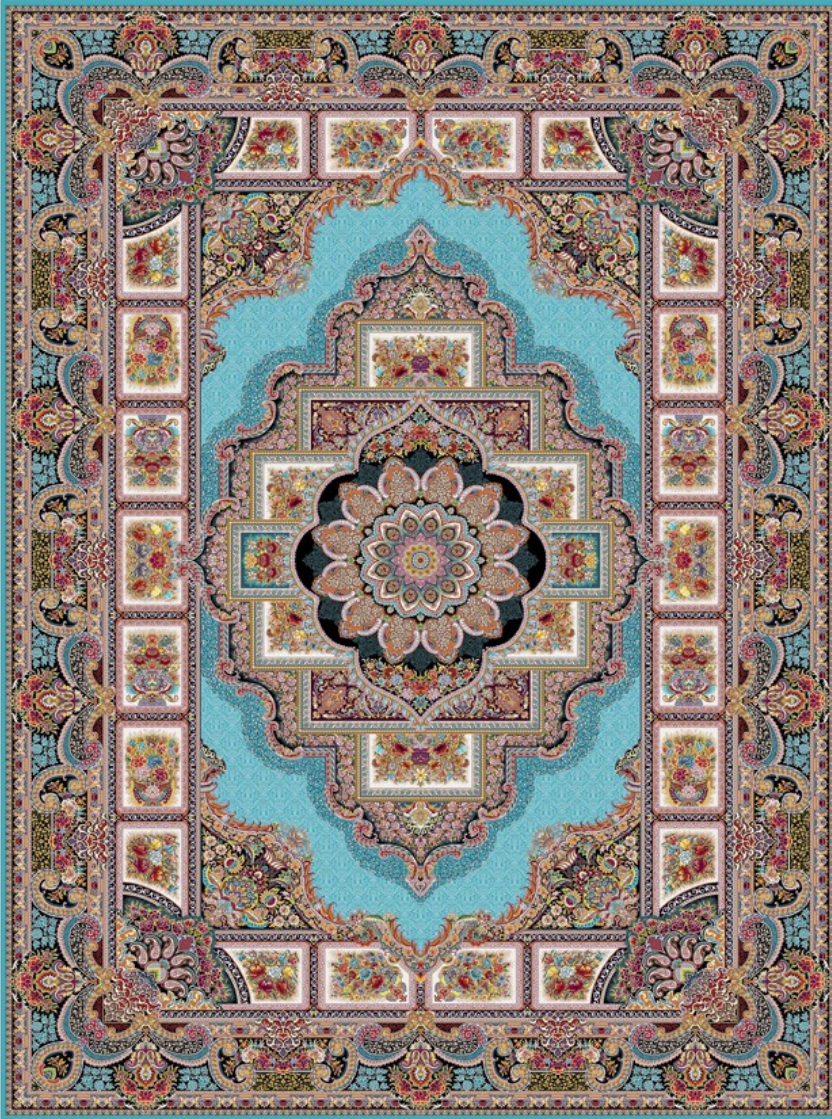

MOHTASHAM™
— CARPET —

Code: Hozenoghreh

DESCRIPTION

Color: Blue