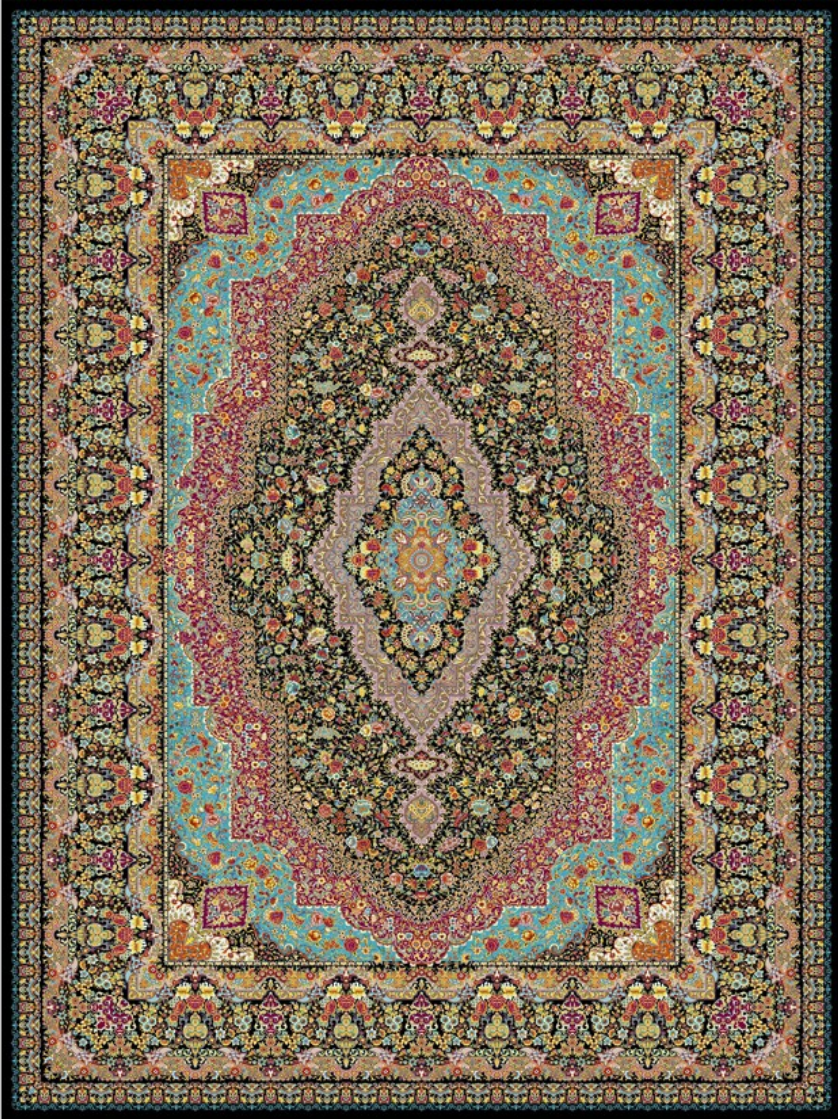

MOHTASHAM™
— CARPET —

Code: Masiha

DESCRIPTION

Color: Darkblue