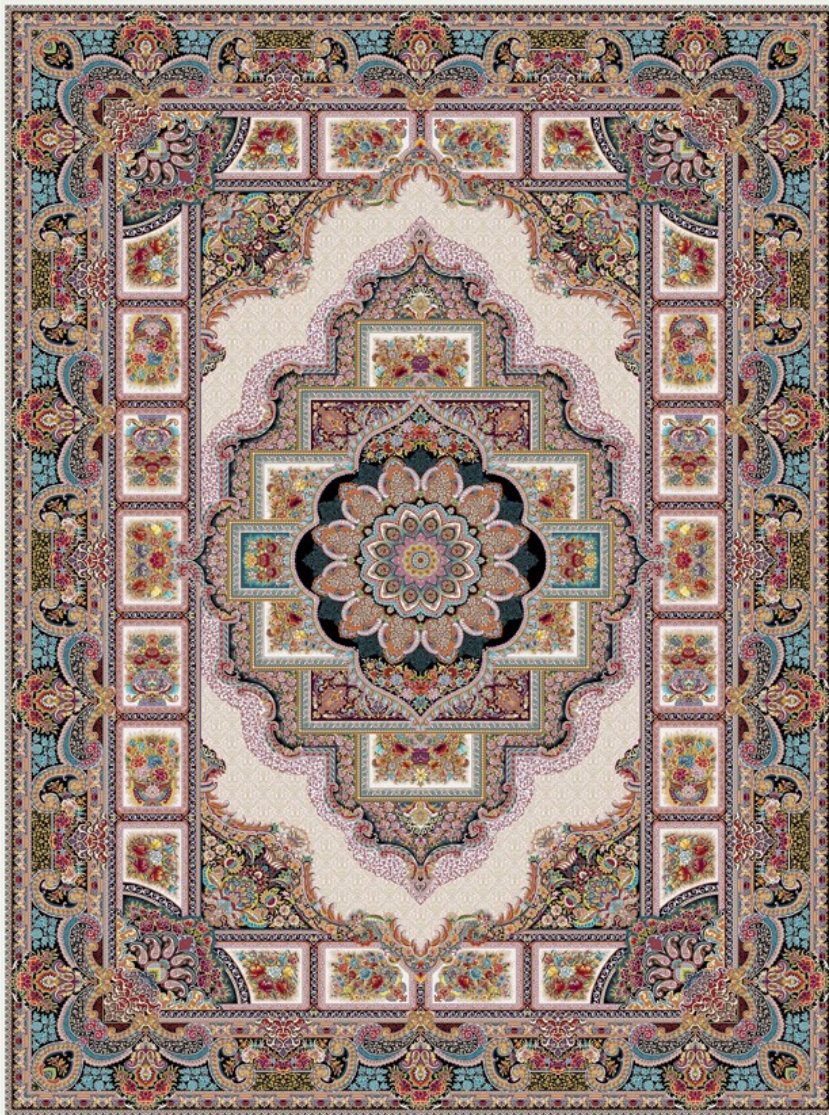

Color: Badami

MOHTASHAM™
— CARPET —

Code: Hozenoghreh

DESCRIPTION

Color: Blue

MOHTASHAM™
— CARPET —

Code: Hozenoghreh

DESCRIPTION