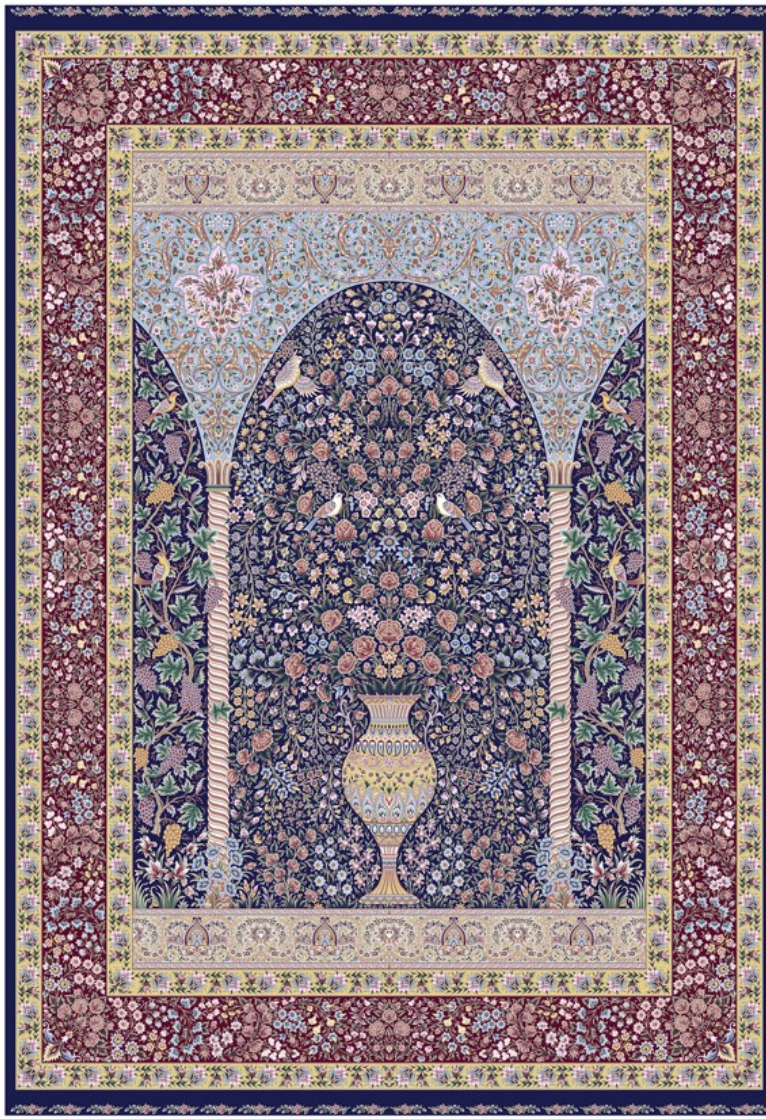

IRAN COLLECTION

MOHTASHAMTM
— CARPET —

Name: archang
DESCRIPTION

Color: Cream

Name: Archang
DESCRIPTION

Color: Darkblue

Name: Archang
DESCRIPTION

Color: Laquer

MOHTASHAM™
— CARPET —

Name: Bahram
DESCRIPTION

Color: Darkblue

Name: Gharebaghi
DESCRIPTION

Name: Goldani
DESCRIPTION

Color: Darkblue

Name: Gonbadi
DESCRIPTION

Color: Darkblue

Name: Jamshidi
DESCRIPTION

Color: Darkblue

MOHTASHAM™
— CARPET —

Name: Khatibi
DESCRIPTION

Color: Cream

Name: Khatibi
DESCRIPTION

Color: Darkblue

Name: Khatibi
DESCRIPTION

MOHTASHAM™
— CARPET —

Name: Shahabbasi
DESCRIPTION

Color:Darkblue

MOHTASHAM™
— CARPET —

Name: Shahabbasi
DESCRIPTION

Color:Laquer

Name: Shekargah
DESCRIPTION

Color: Darkblue