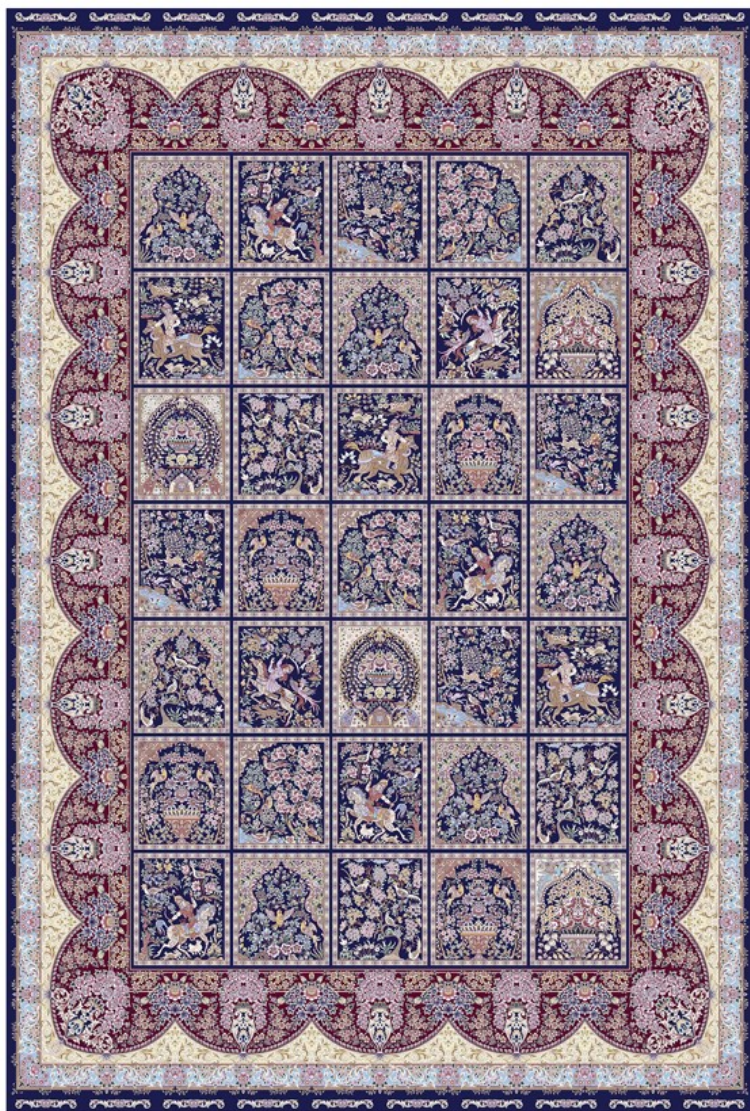

IRAN COLLECTION

MOHTASHAMTM
— CARPET —

Name: archang
DESCRIPTION

Color: Cream

Name: Archang
DESCRIPTION

Color: Darkblue

Name: Archang
DESCRIPTION

Color: Laquer

MOHTASHAM™
— CARPET —

Name: Bahram
DESCRIPTION

Color: Darkblue

Name: Gharebaghi
DESCRIPTION

Name: Goldani
DESCRIPTION

Color: Darkblue

Name: Gonbadi
DESCRIPTION

Color: Darkblue

Name: Jamshidi
DESCRIPTION

Color: Darkblue

MOHTASHAM™
— CARPET —

Name: Khatibi
DESCRIPTION

Color: Cream

Name: Khatibi
DESCRIPTION

Color: Darkblue

Name: Khatibi
DESCRIPTION

MOHTASHAM™
— CARPET —

Name: Shahabbasi
DESCRIPTION

Color:Darkblue

MOHTASHAM™
— CARPET —

Name: Shahabbasi
DESCRIPTION

Color:Laquer

Name: Shekargah
DESCRIPTION

Color: Darkblue