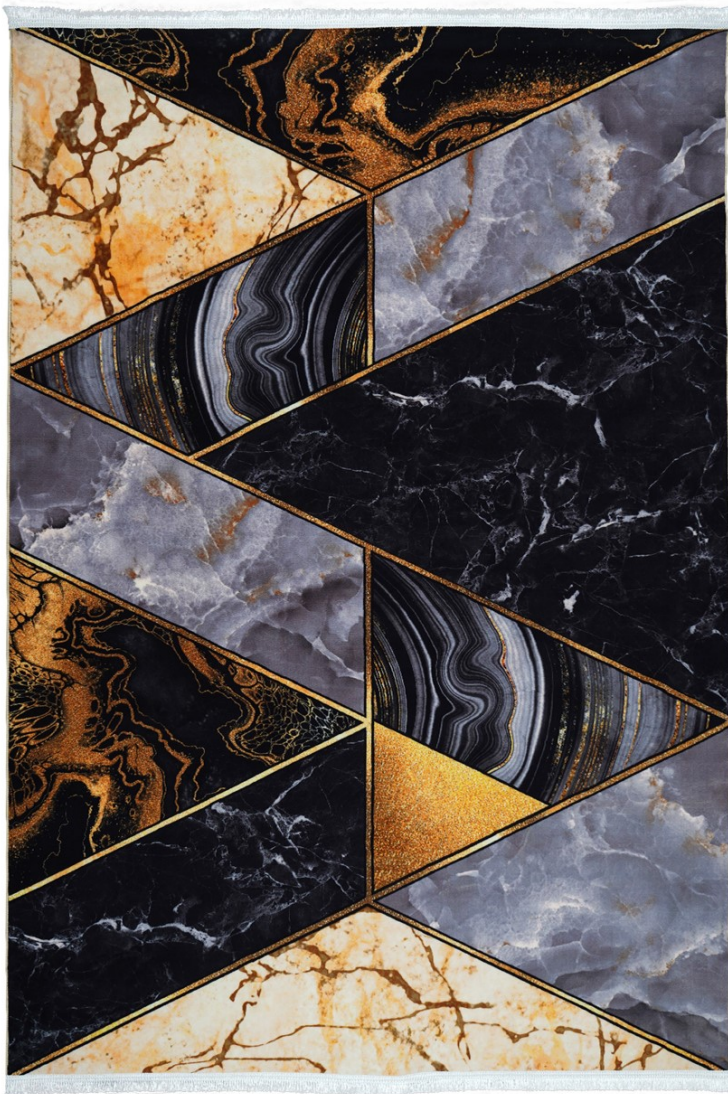

Code: 300109

DESCRIPTION