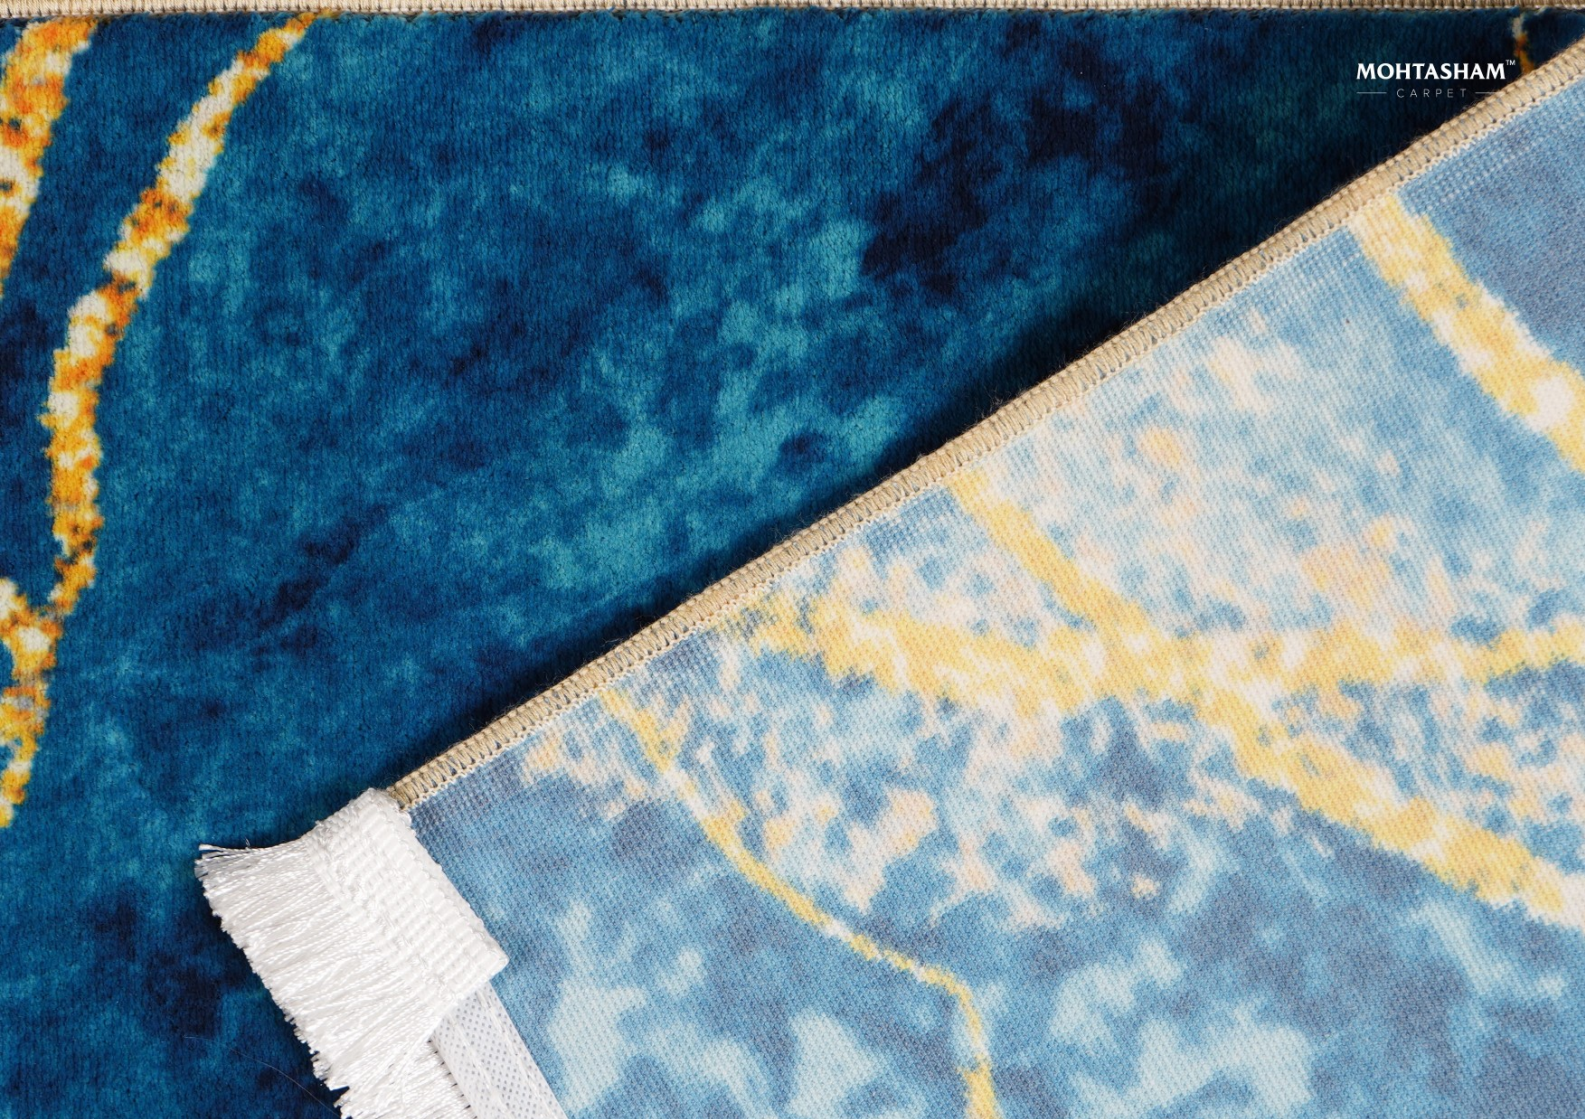

MOHTASHAM™
— CARPET —