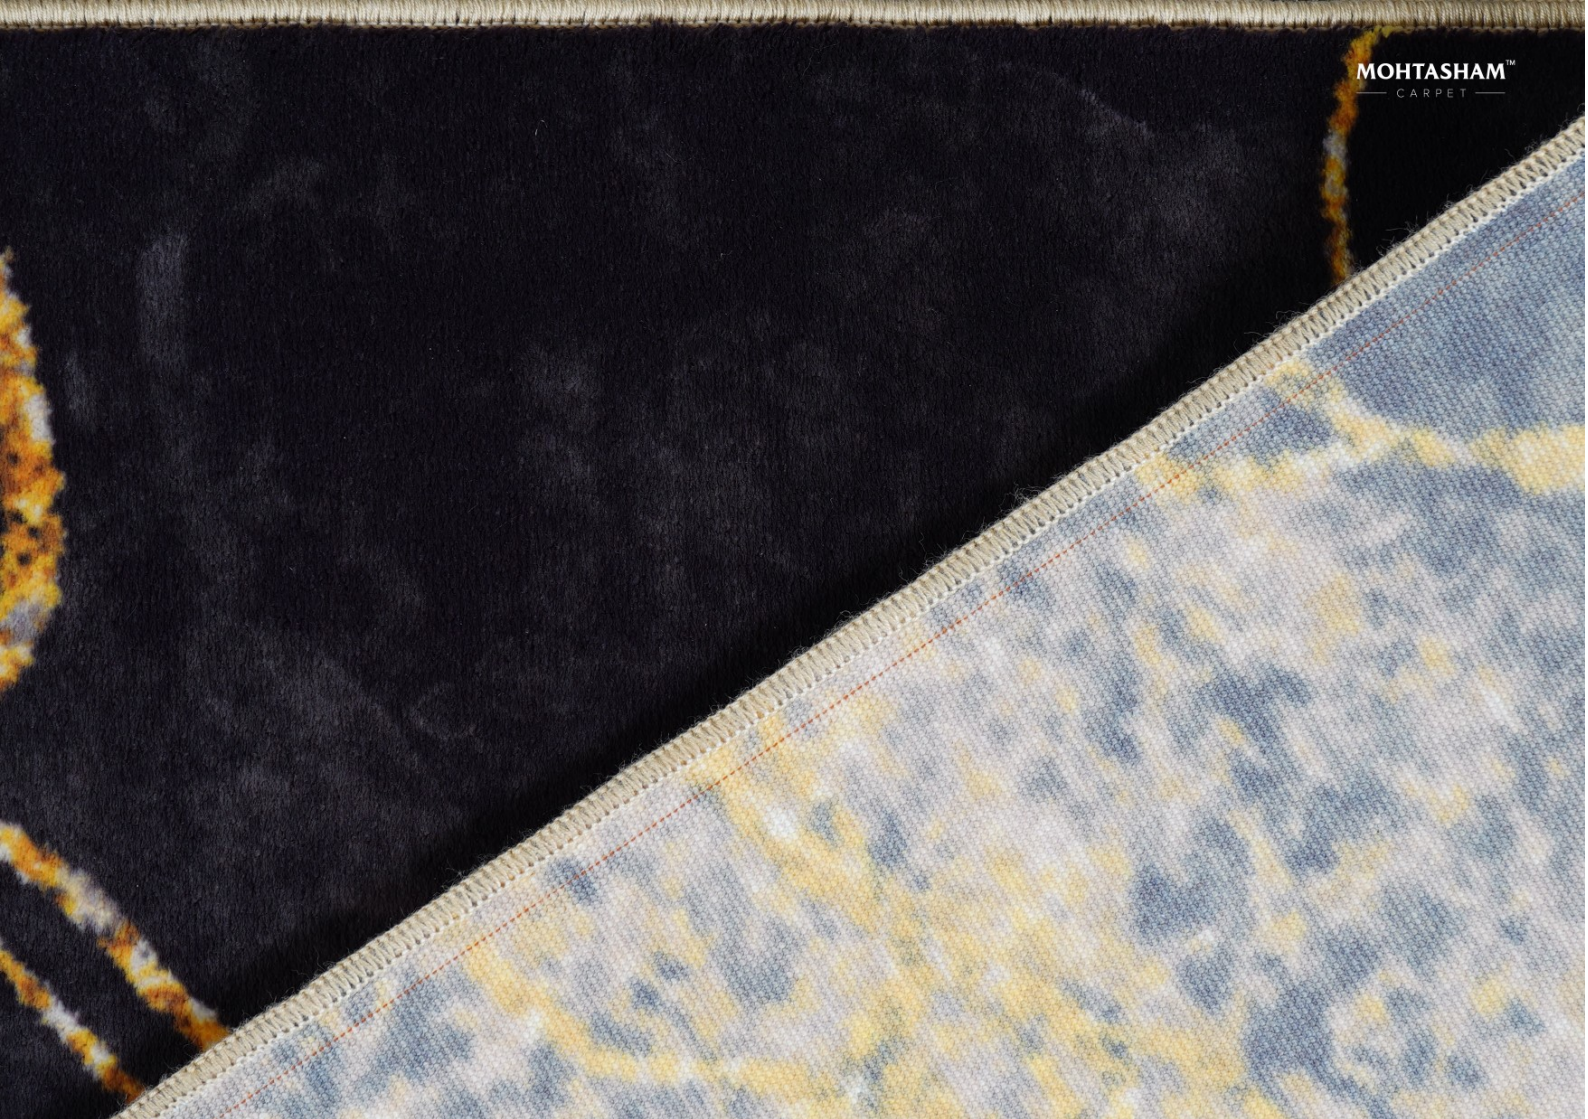

Code: 300105

DESCRIPTION

Color: BLUE

MOHTASHAM™
— CARPET —

Code: 300105

DESCRIPTION

Color: Gray

MOHTASHAM™
— CARPET —