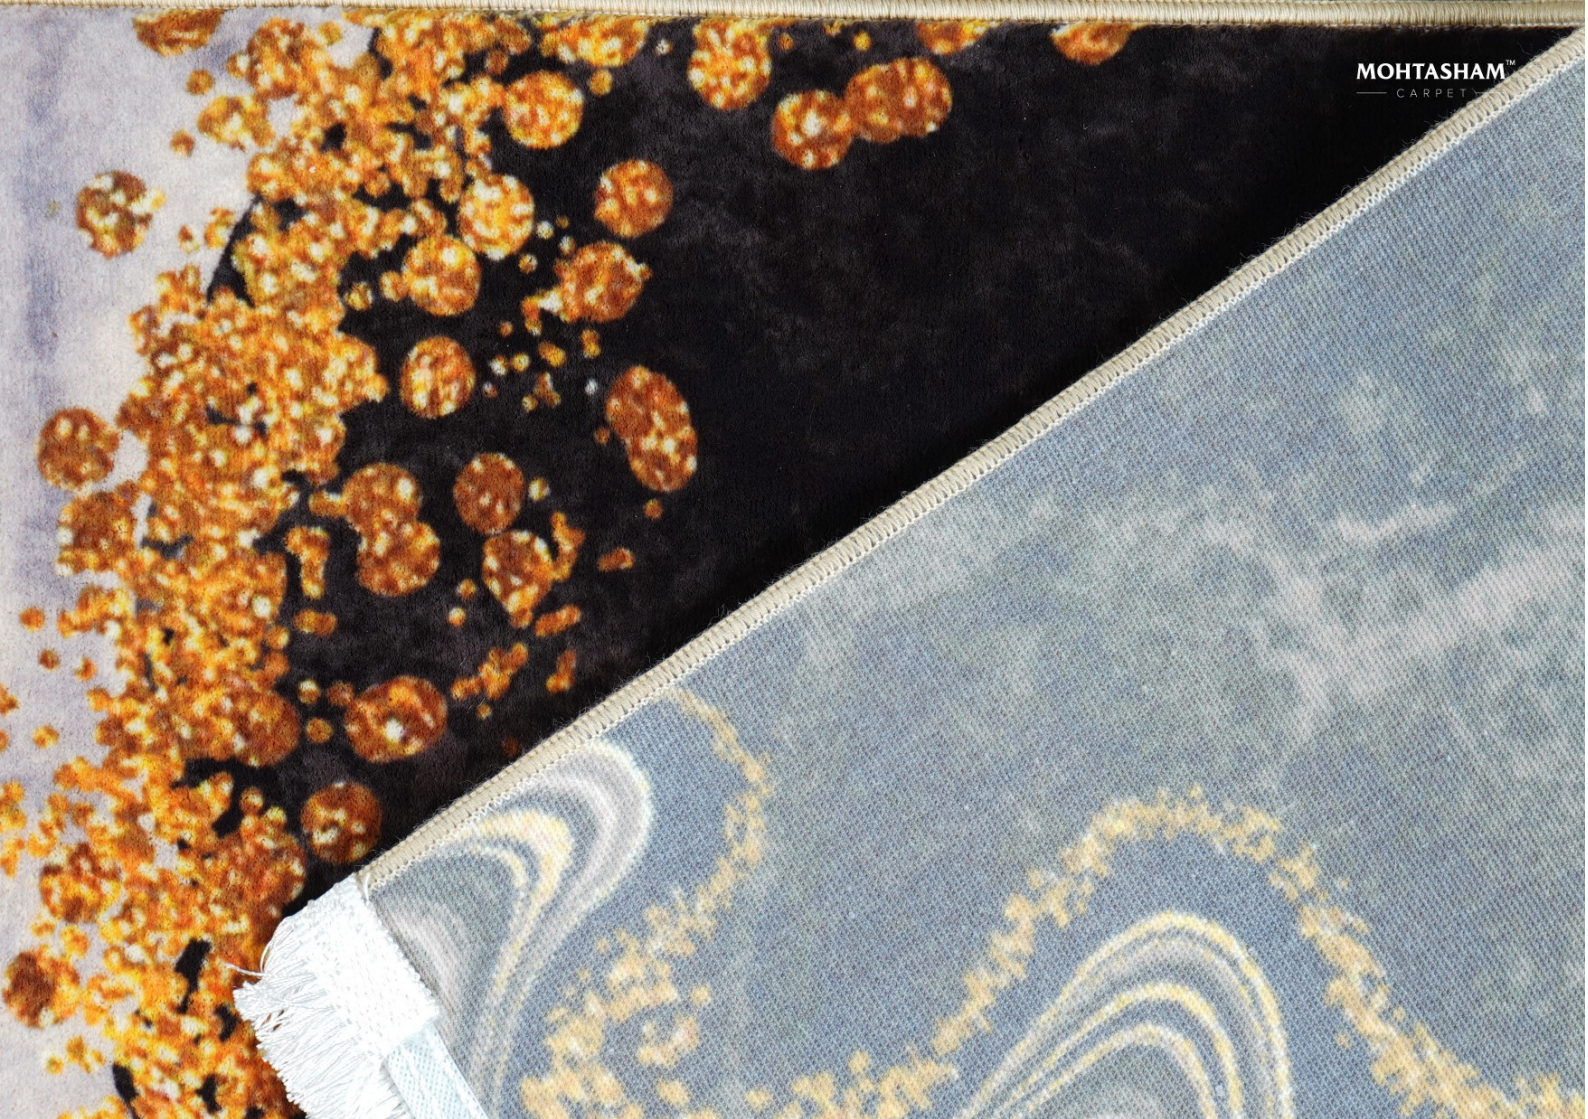

Code: 300105

DESCRIPTION

Color: BLUE

MOHTASHAM™
— CARPET —

Code: 300105

DESCRIPTION

Color: Gray

MOHTASHAM™
— CARPET —