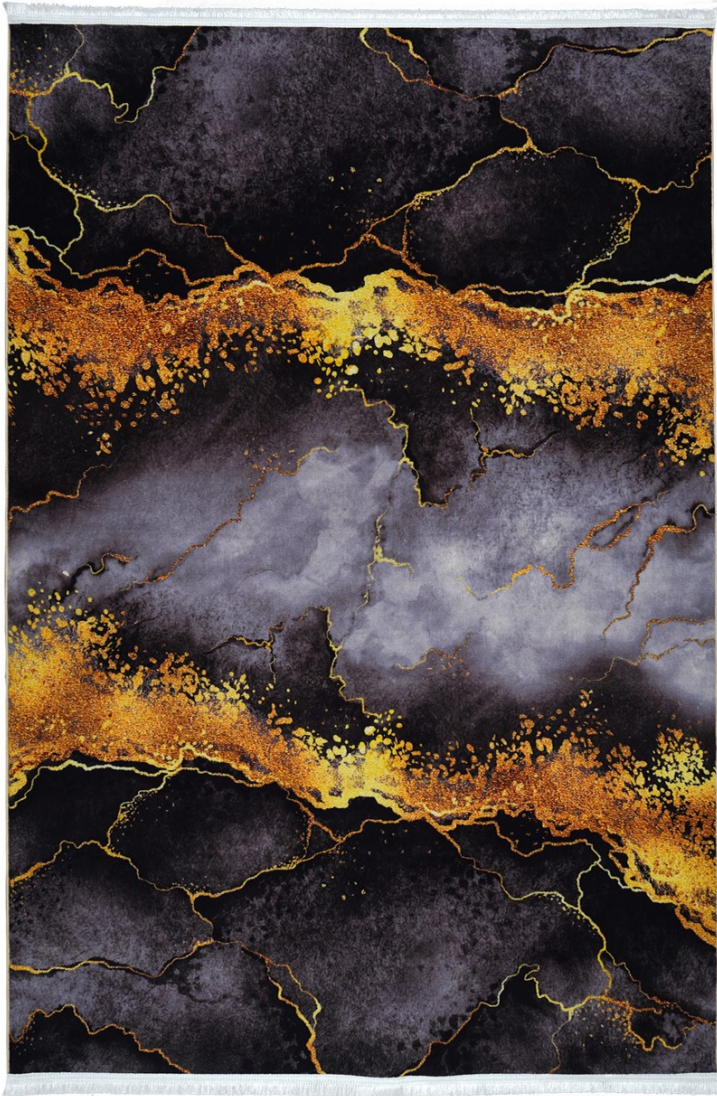

Code: 300103

DESCRIPTION

Color: Gray