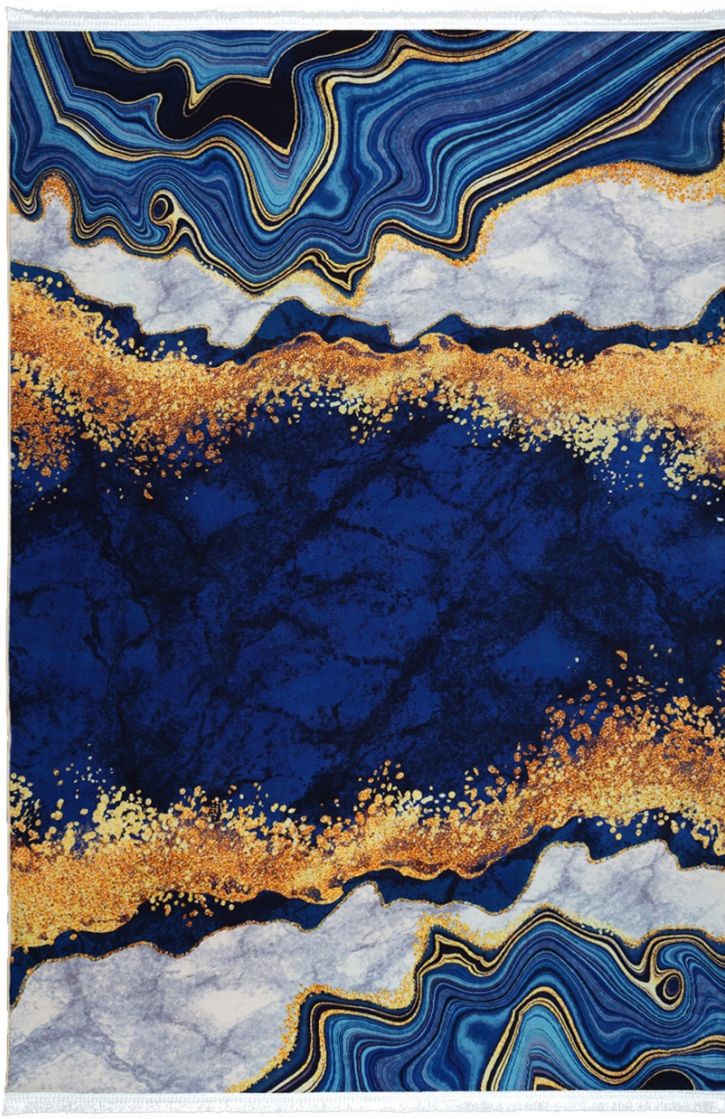

DESCRIPTION

Color: BLUE

MOHTASHAM™
— CARPET —

Code: 300102

DESCRIPTION

MOHTASHAM
CARPETS

Code: 300101

DESCRIPTION