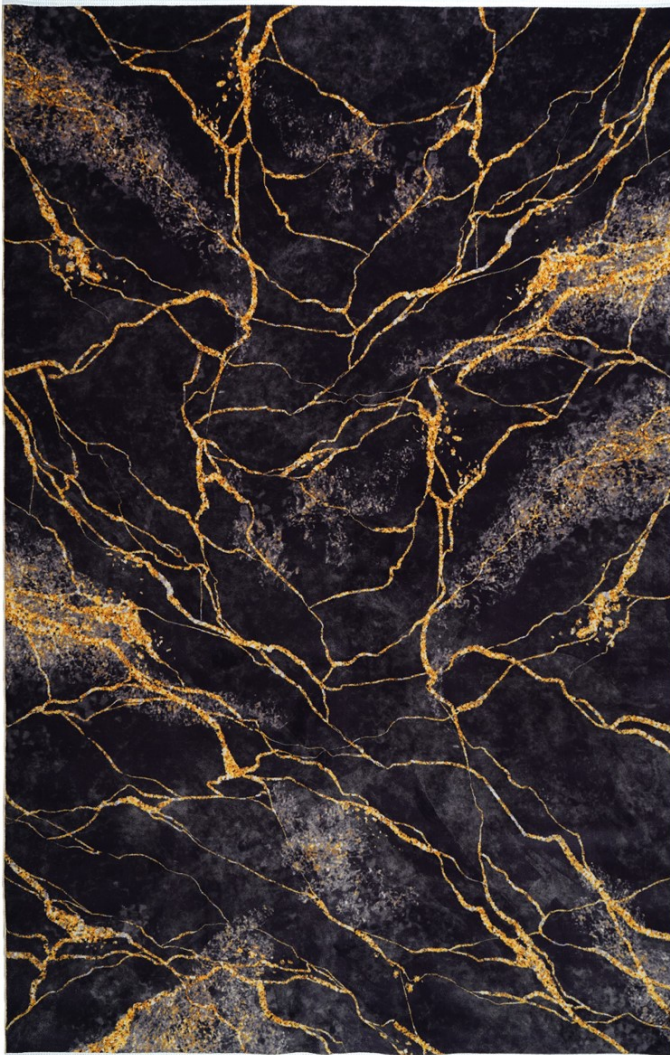

Code: 300105

DESCRIPTION

Color: BLUE

MOHTASHAM™
— CARPET —

Code: 300105

DESCRIPTION

Color: Gray

MOHTASHAM™
— CARPET —