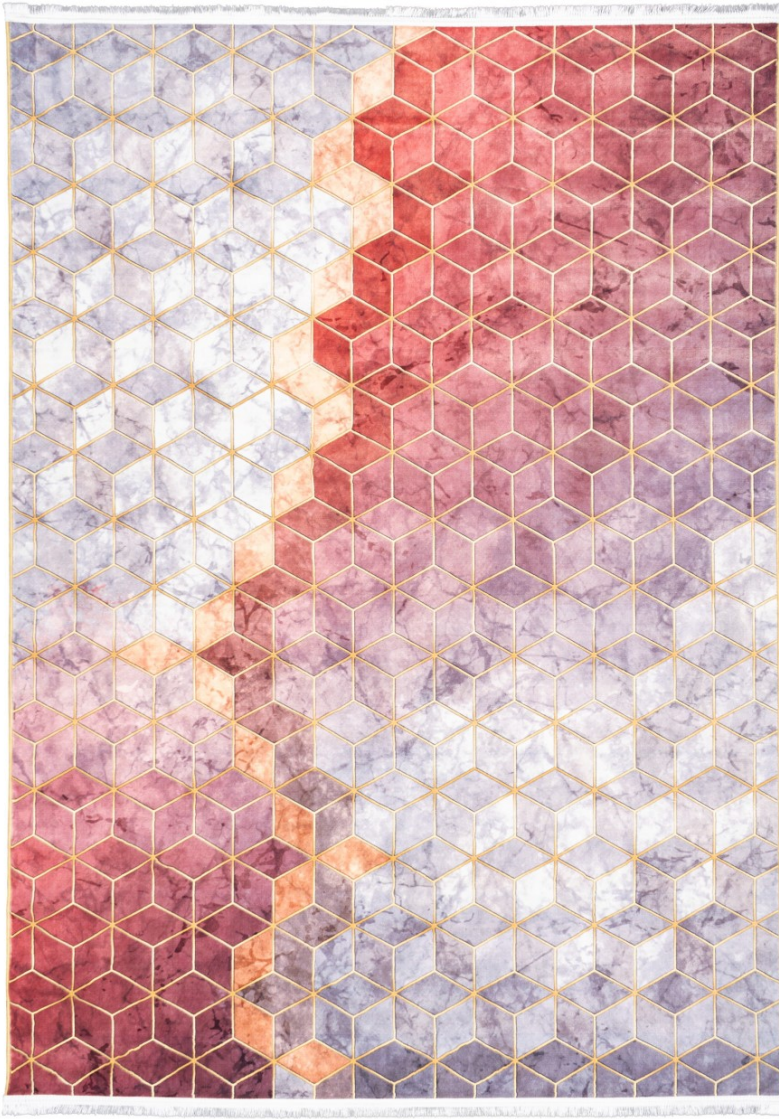

MOHTASHAM™
— CARPET —

Code: 900402

DESCRIPTION

Color: Black

MOHTASHAM™
— CARPET —

Code: 900401

DESCRIPTION

Color: Red

Code: 900400

DESCRIPTION

Color: Red

MOHTASHAM™
— CARPET —

Code: 900400

DESCRIPTION

Color: Blue

MOHTASHAM™
— CARPET —

Code: 300105

DESCRIPTION

Color: BLUE

MOHTASHAM™
— CARPET —

Code: 300105

DESCRIPTION

Color: Gray

MOHTASHAM™
— CARPET —

DESCRIPTION

Color: BLUE

MOHTASHAM™
— CARPET —

Code: 300102

DESCRIPTION

MOHTASHAM
CARPETS

Code: 300101

DESCRIPTION