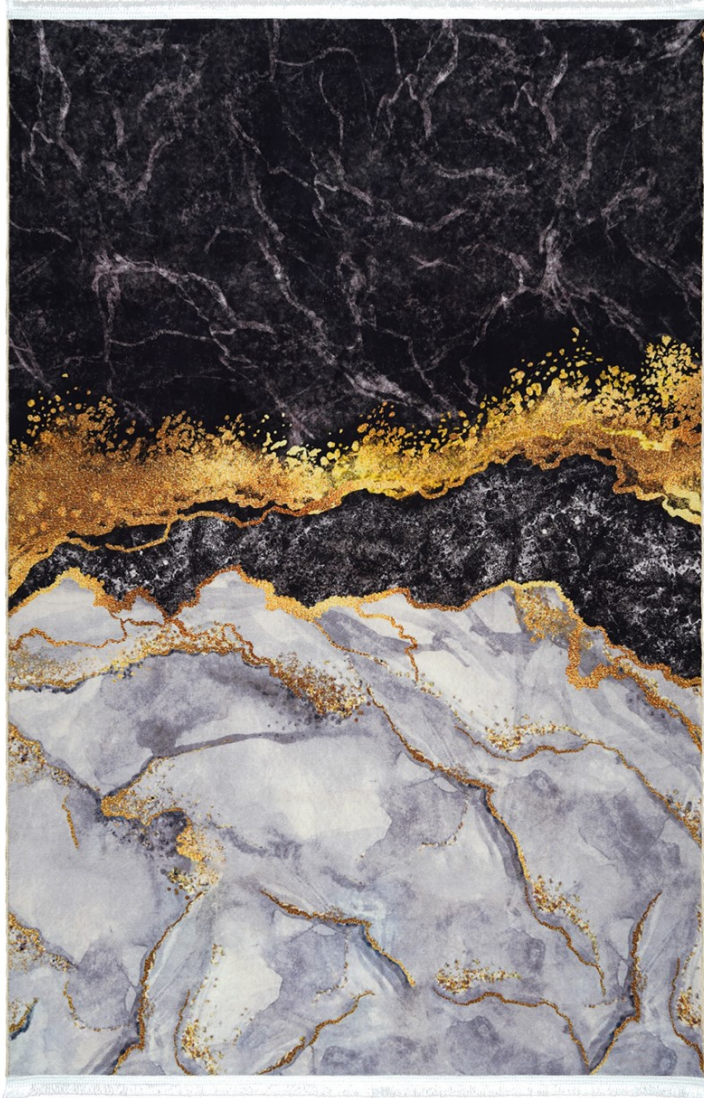

MOHTASHAM™
— CARPET —

Code: 300107

DESCRIPTION