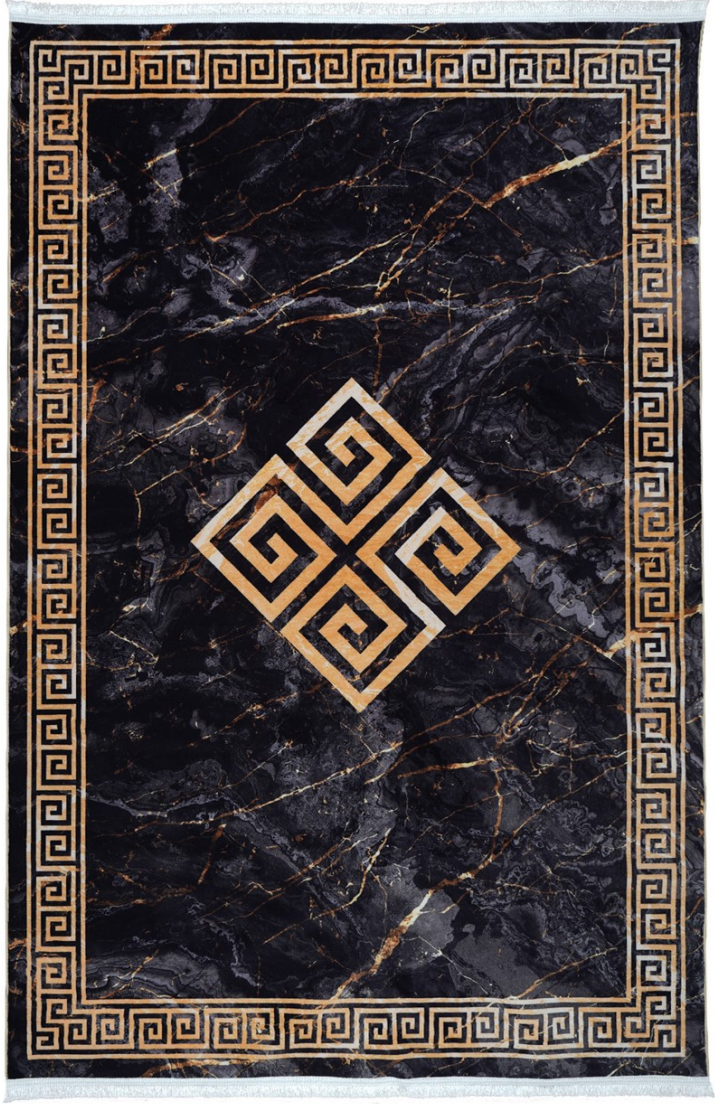

MOHTASHAM™
— CARPET —

Code: 300108

DESCRIPTION