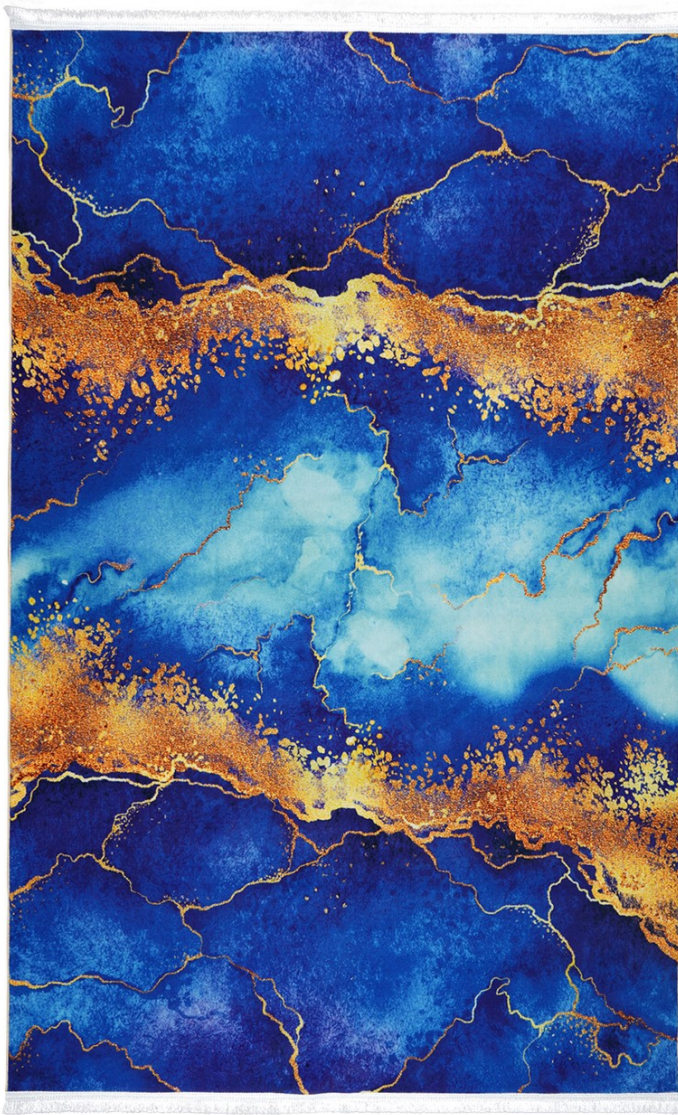

MOHTASHAM™
— CARPET —

Code: 300103

DESCRIPTION

Color: BLUE