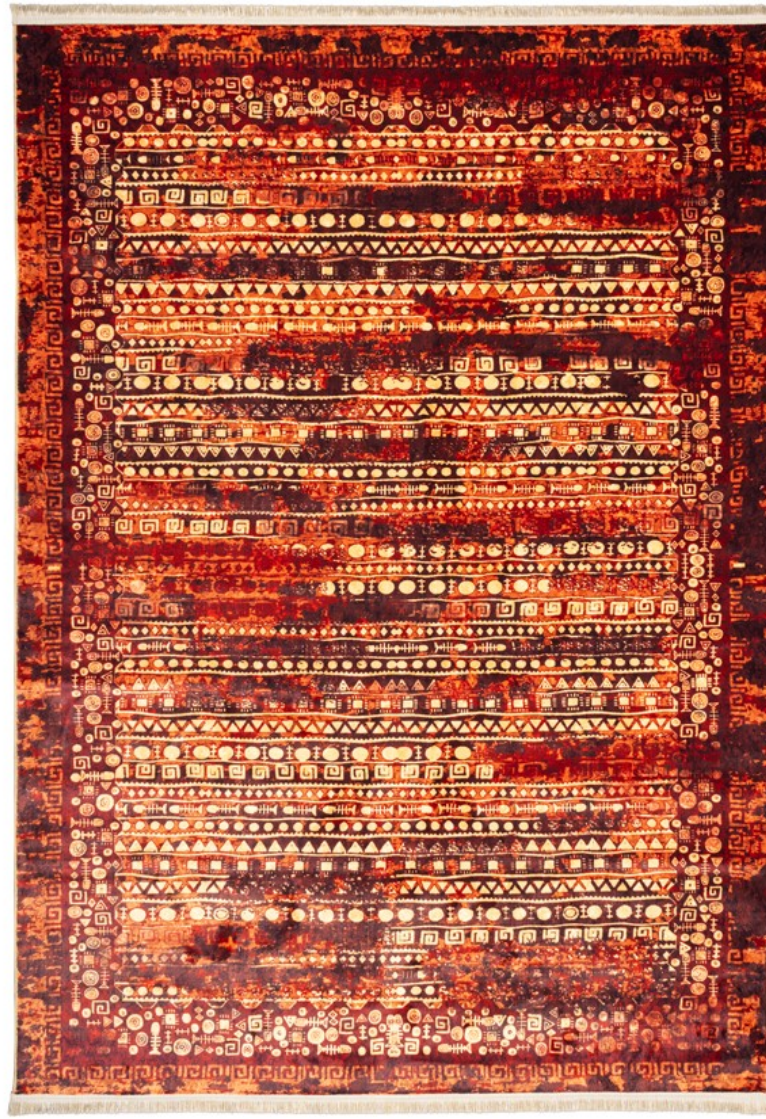

Code: 900435

DESCRIPTION

Color: Laquer

Code: 900436

DESCRIPTION

Color: Green

Code: 900437

DESCRIPTION

Color: Gray

Code: 900437

DESCRIPTION

Color: Green

Code: 900438

DESCRIPTION

Color: Green

MOHTASHAM™
— CARPET —

Code: 900439

DESCRIPTION

Color: Laquer

Code: 900439

DESCRIPTION

Color: Nescafe

Code: 900440

DESCRIPTION

Color: Zereshki

Code: 900441

DESCRIPTION

Color: Ajori

Code: 900441

DESCRIPTION

Color: Nescafe

Code: 900442