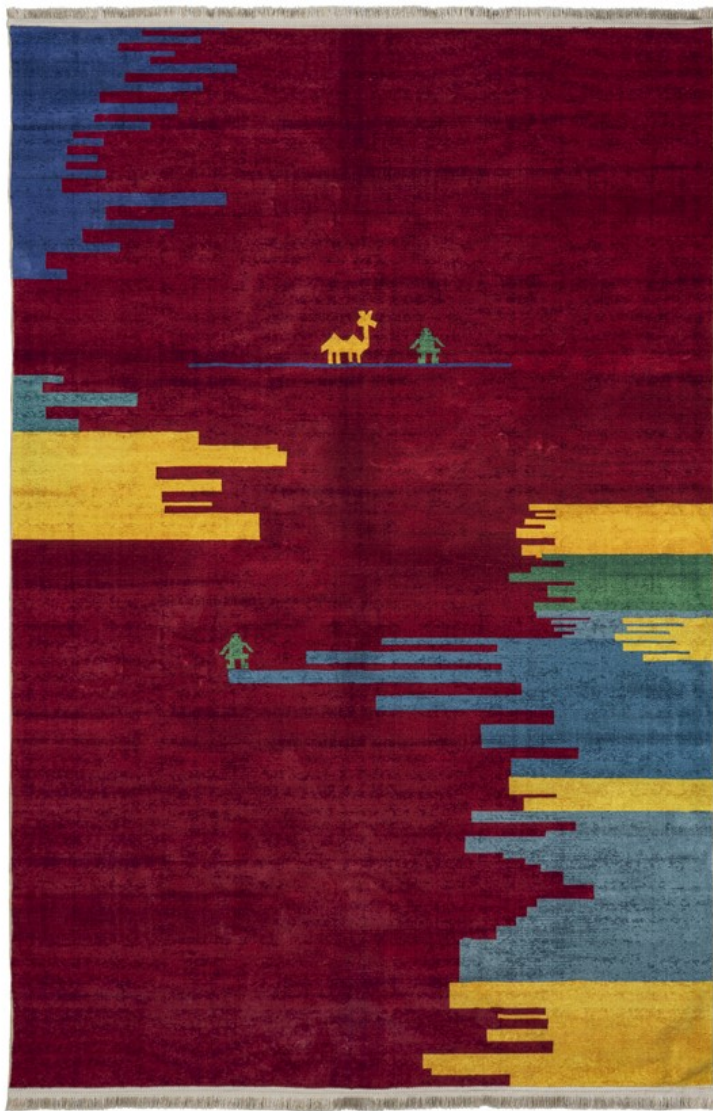

MOHTASHAM™
— CARPET —

Code: 100302

DESCRIPTION

Color: Red

Code: 100302

DESCRIPTION

Color: wine colored

MOHTASHAM™
— CARPET —