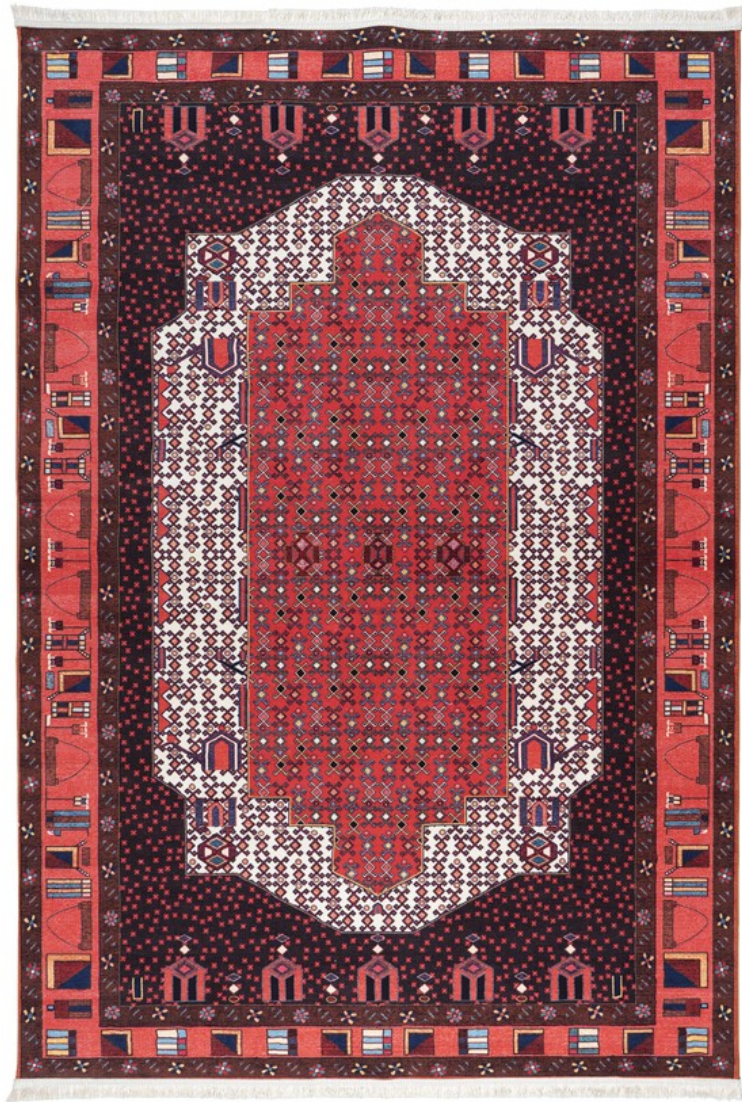

MOHTASHAM™
— CARPET —

Code: 100310

DESCRIPTION

Color: Red