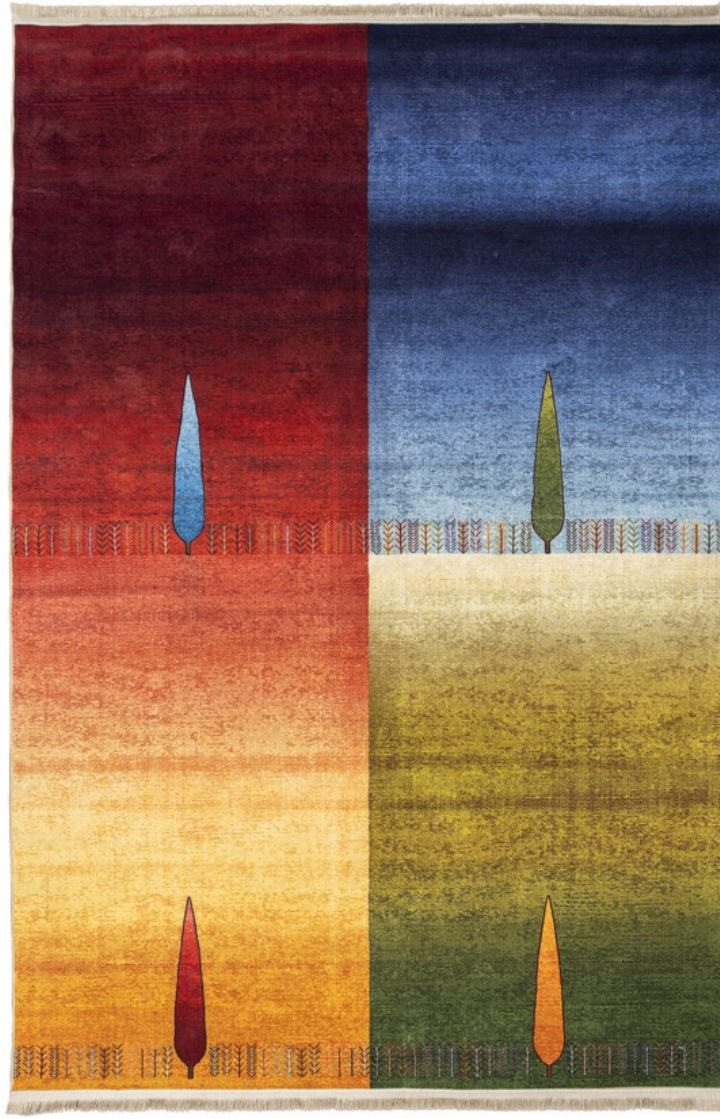

Code: 100304

DESCRIPTION

Color: Fullcolor.