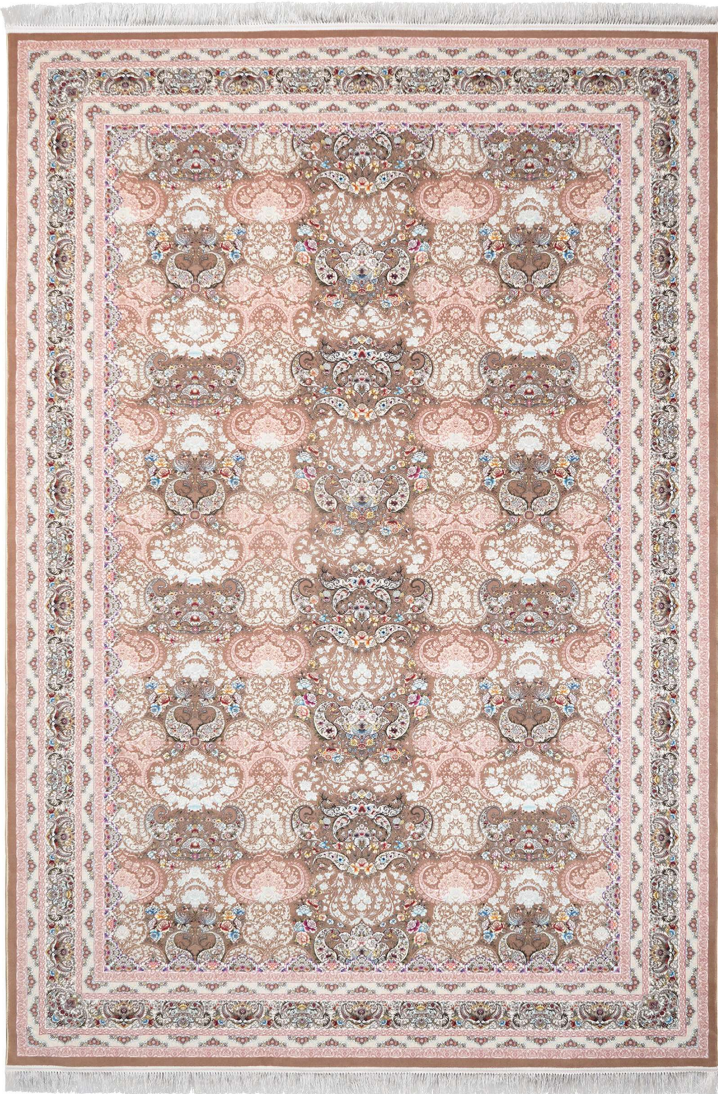

MOHTASHAM™
— CARPET —

Code: 100913

DESCRIPTION

Color: Choclote