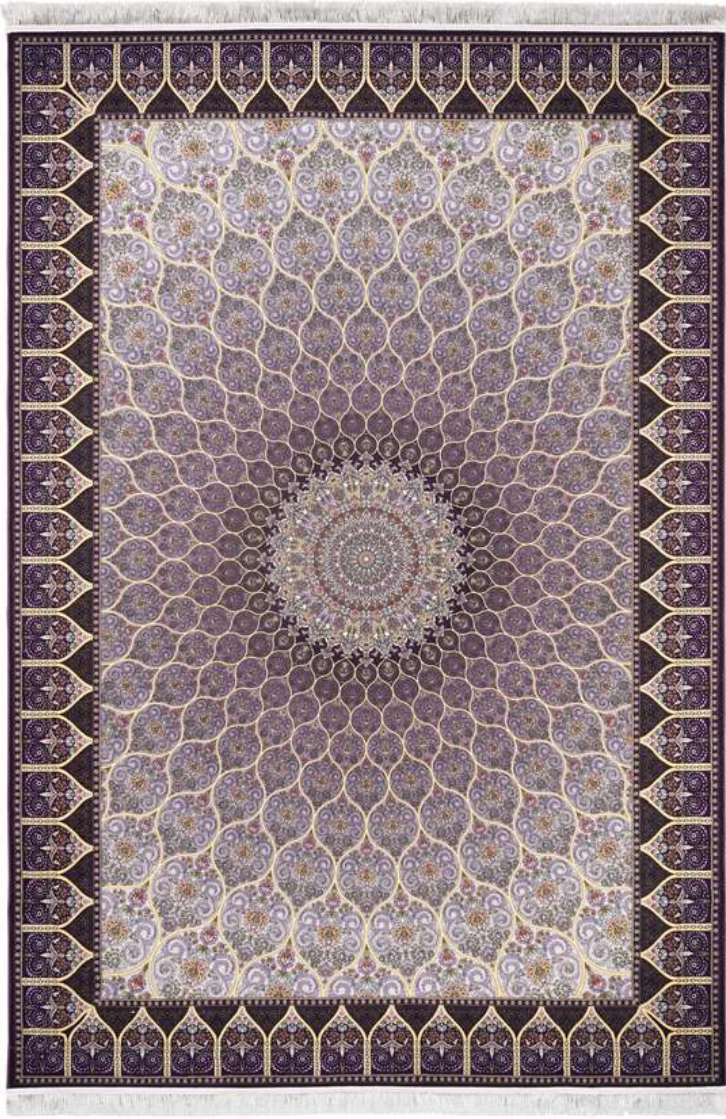

Code: 100921

DESCRIPTION

Color: Sharabi