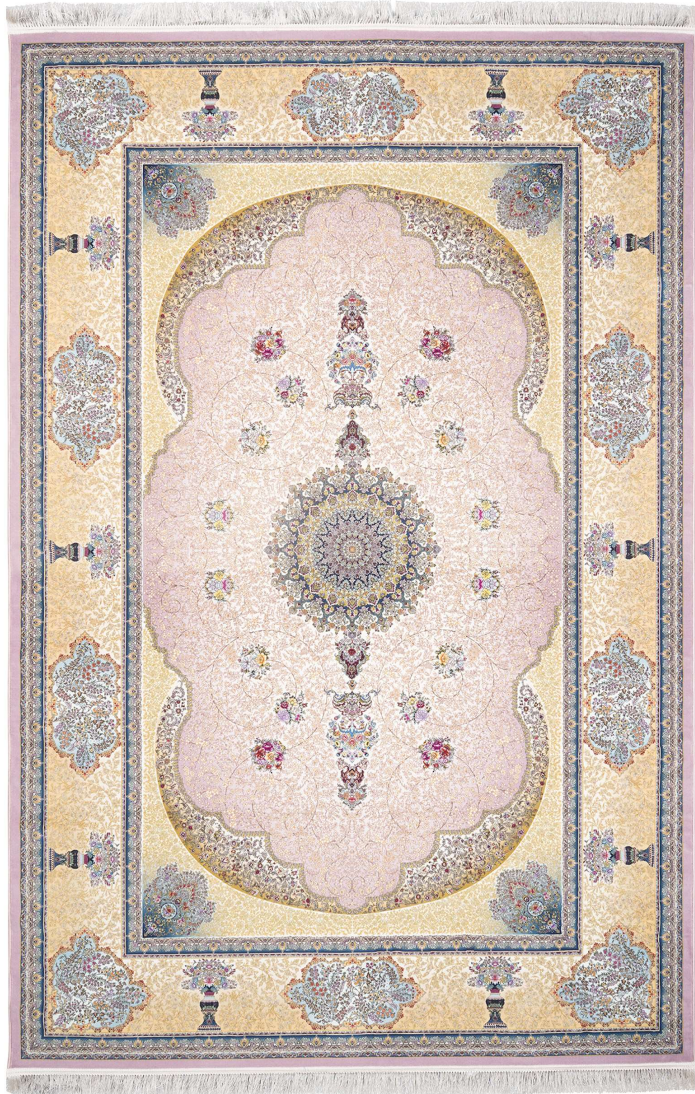

MOHTASHAM™
— CARPET —

Code: 100906

DESCRIPTION

Color: Peru

MOHTASHAM™
— CARPET —

Code: 100908

DESCRIPTION

Color: Golbehi