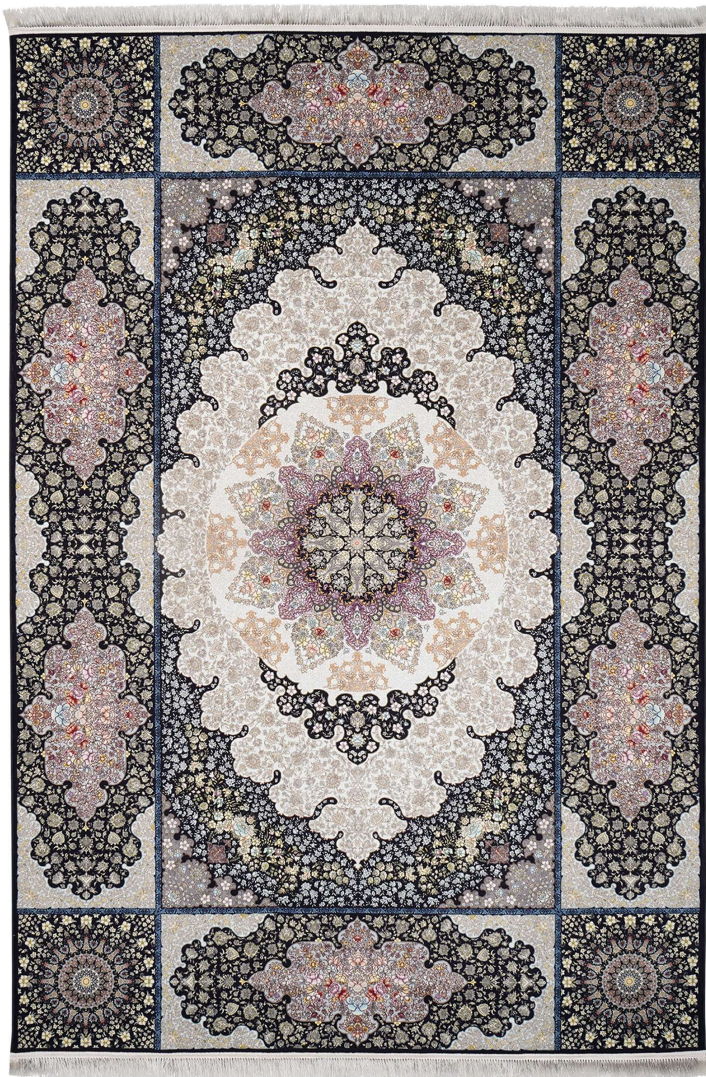

MOHTASHAM™
— CARPET —

Code: 100914

DESCRIPTION

Color: Black