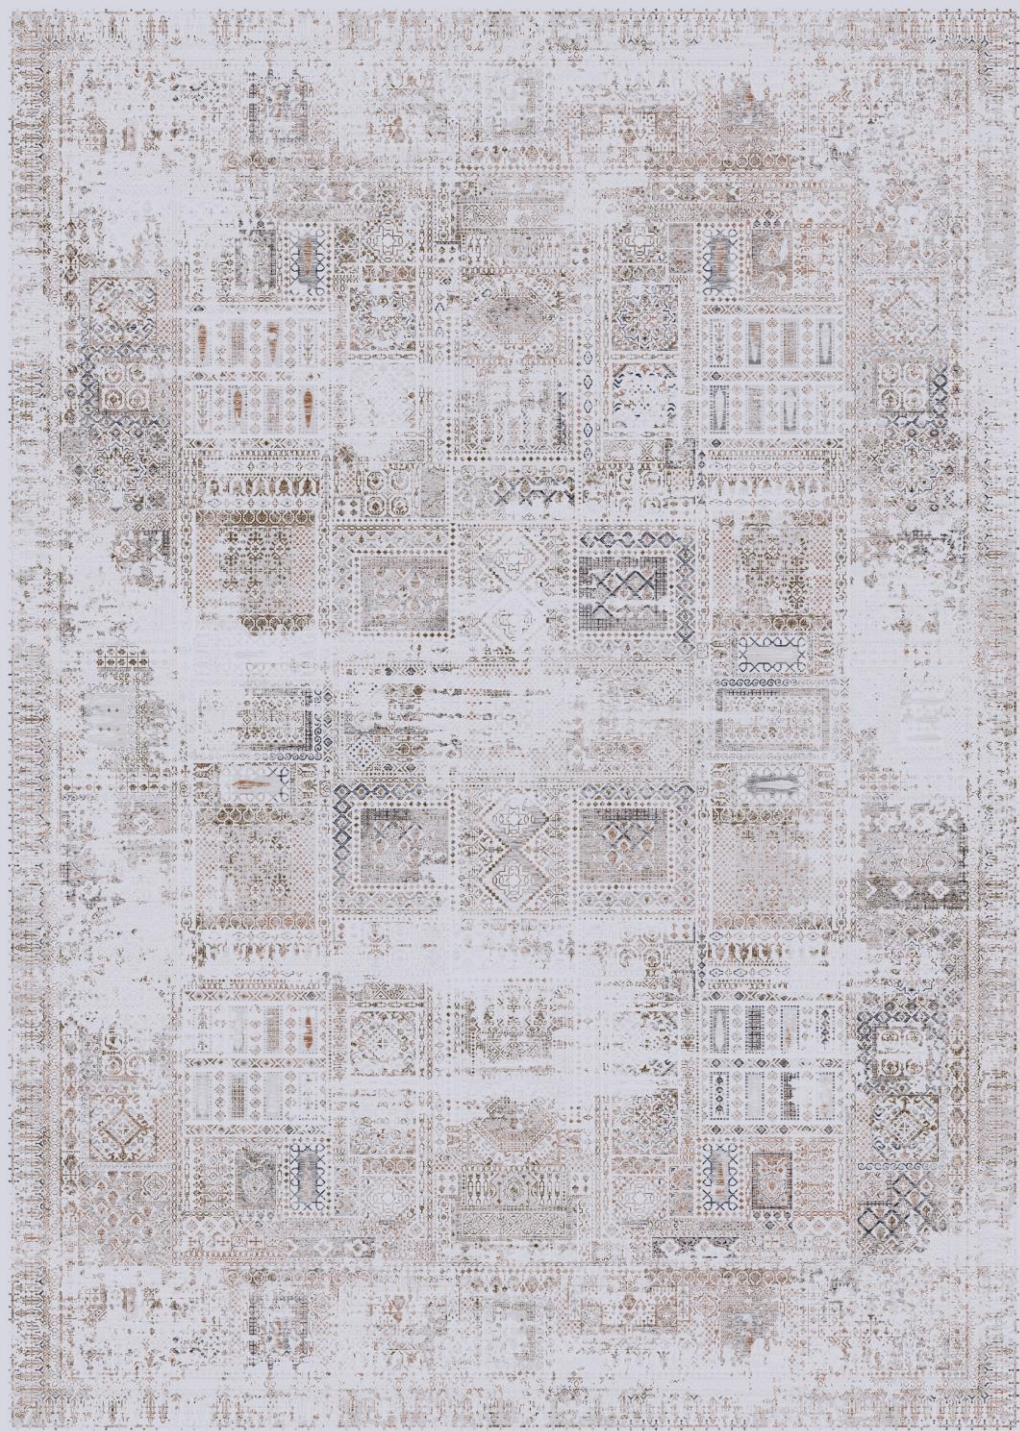

MOHTASHAM™

CARPET

Code: 10SO0070