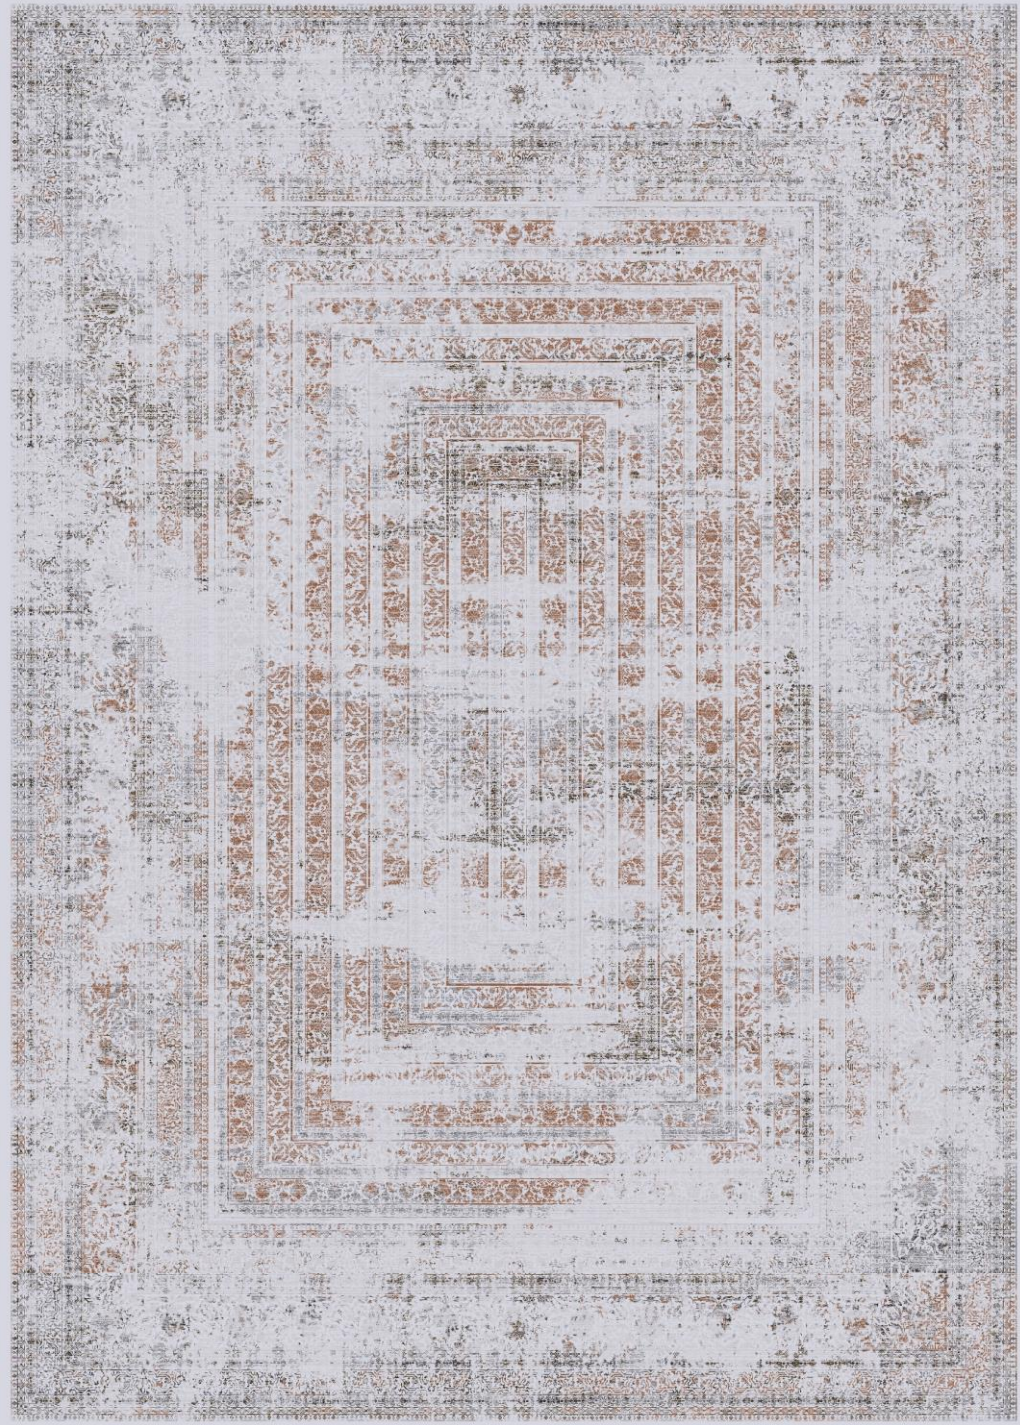

# Product Specifications

REEDS

1500

PILE MATERIAL

Acrylic and Viscose

PILE HEIGHT(mm)

5±1

Code: 10SO0080

MOHTASHAM™  
— CARPET —

Code: 10SO0010

MOHTASHAM™  
— CARPET —

Code: 10SO0020

Code: 10SO0130

Code: 10SO0030

Code: 10SO0040

Code: 10SO0050