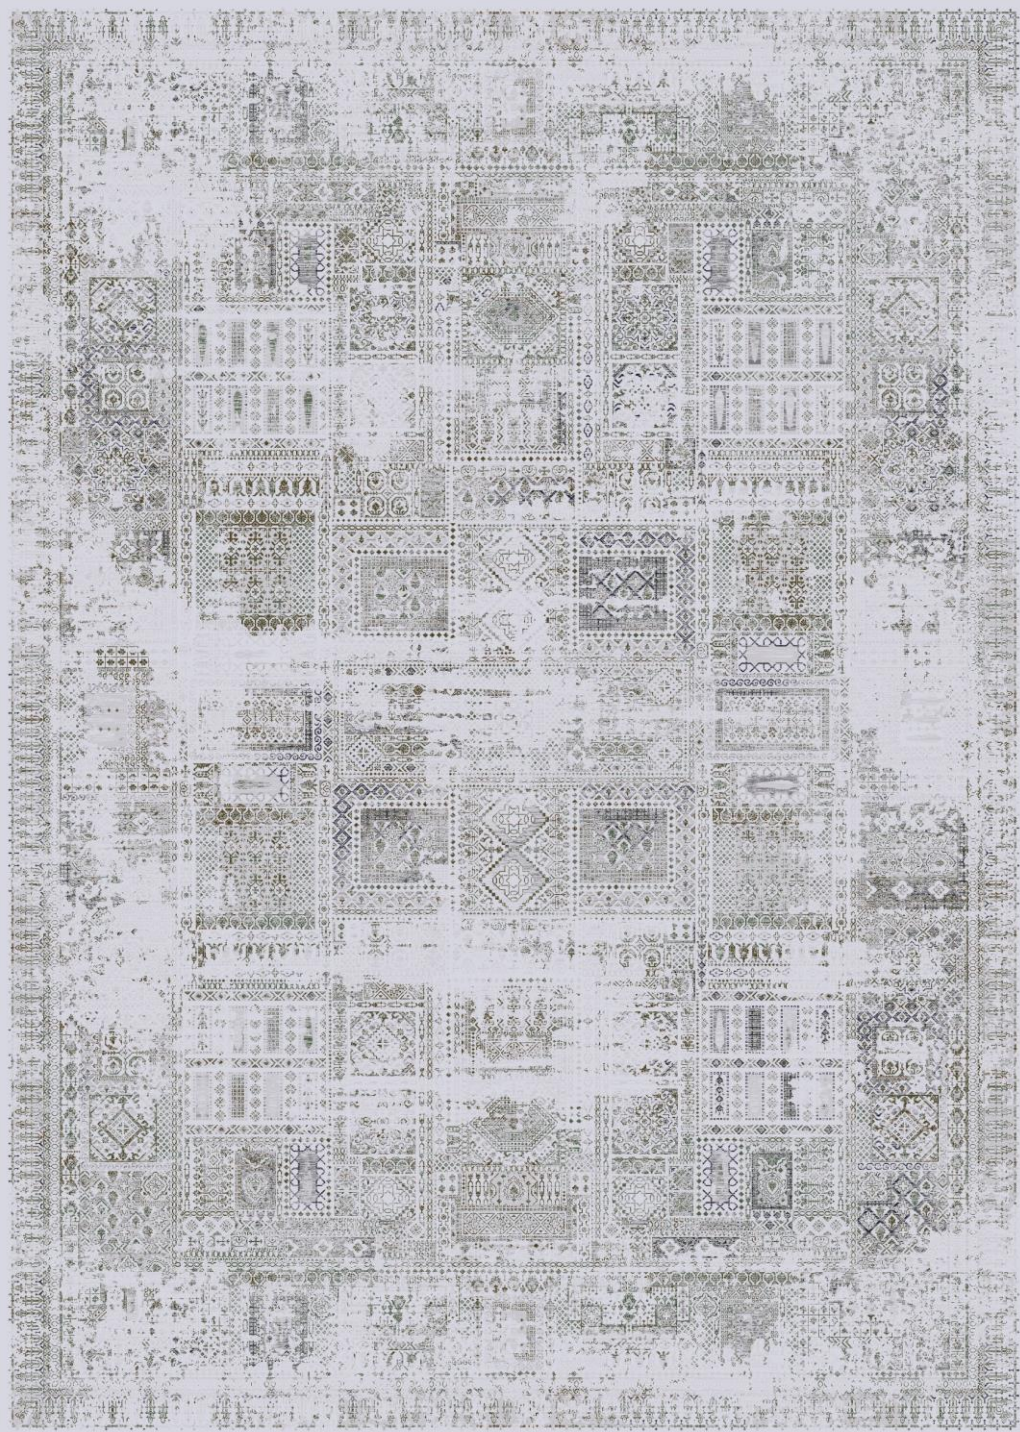

# Product Specifications

REEDS

1500

PILE MATERIAL

Acrylic and Viscose

PILE HEIGHT(mm)

5±1

Code: 10SO0080

MOHTASHAM™  
— CARPET —

Code: 10SO0010

MOHTASHAM™  
— CARPET —

Code: 10SO0020

Code: 10SO0130

Code: 10SO0030

Code: 10SO0040

Code: 10SO0050