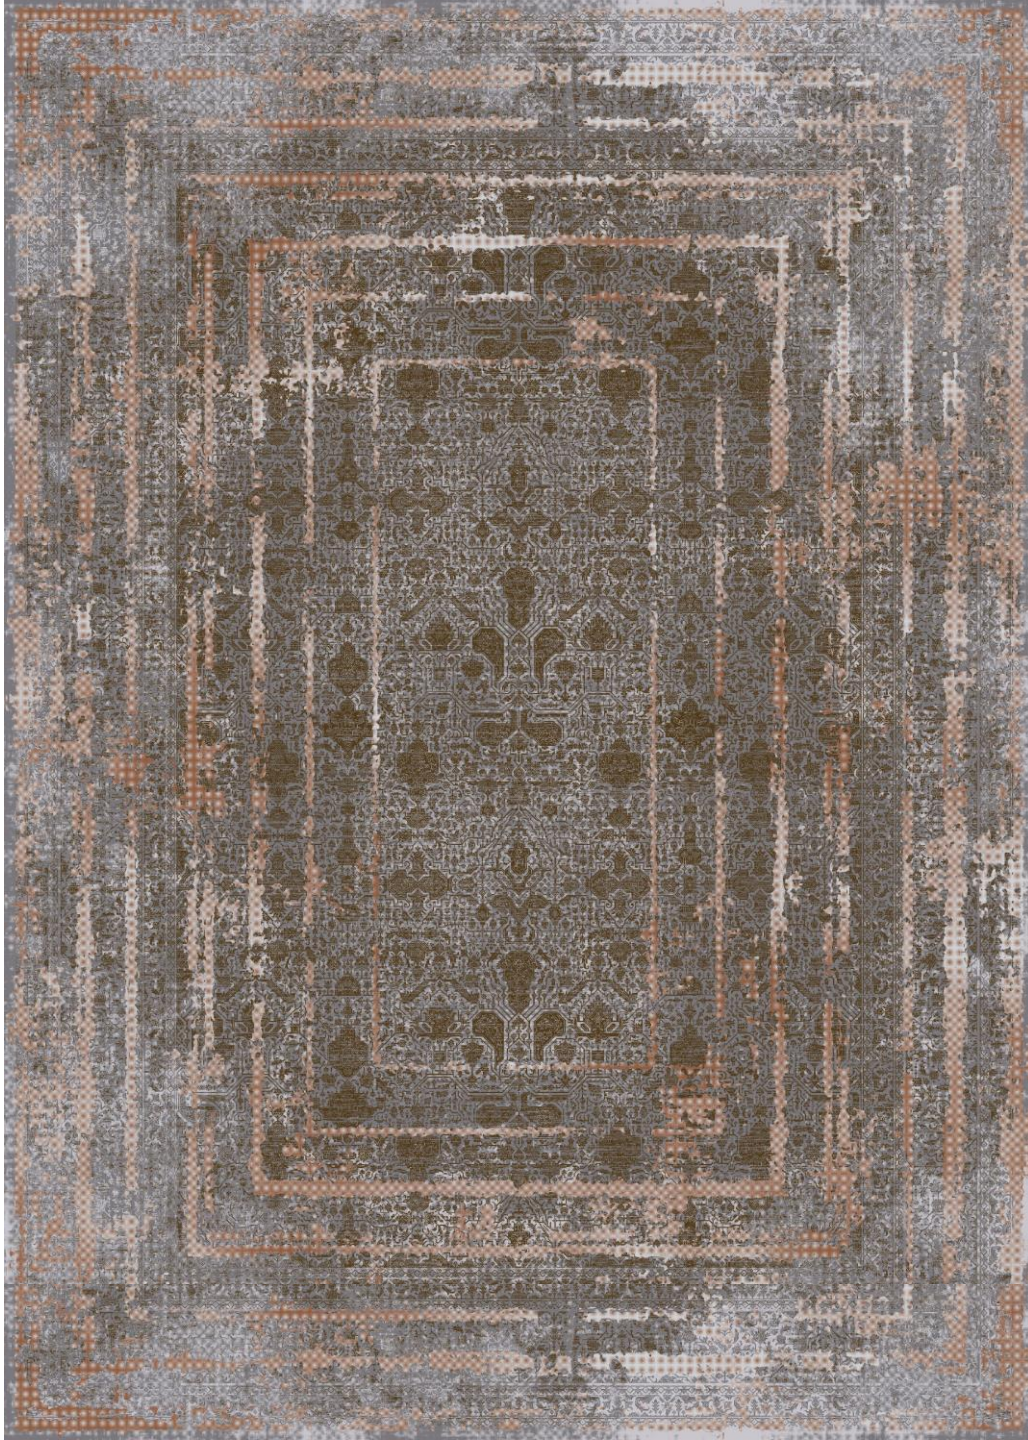

SOUF COLLECTION

**MOHTASHAM**<sup>TM</sup>  
— CARPET —

# Product Specifications

REEDS

1500

PILE MATERIAL

Acrylic and Viscose

PILE HEIGHT(mm)

5±1

Code: 10SO0080

MOHTASHAM™  
— CARPET —

Code: 10SO0110

MOHTASHAM™  
— CARPET —

Code: 10SO0090

MOHTASHAM™  
— CARPET —

Code: 10SO0100

MOHTASHAM™  
— CARPET —

Code: 10SO0000

MOHTASHAM™  
— CARPET —

Code: 10SO0010

MOHTASHAM™  
— CARPET —

Code: 10SO0020

Code: 10SO0130

Code: 10SO0030

Code: 10SO0040

Code: 10SO0050